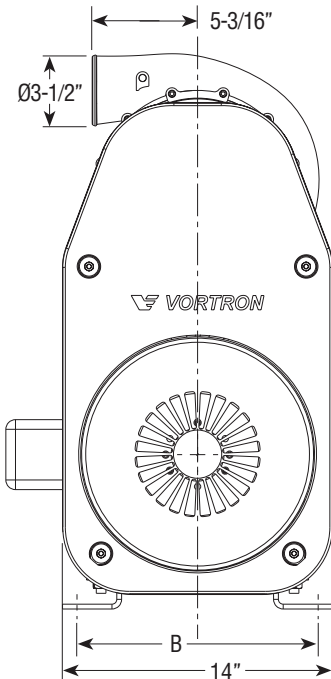

Vortron's **AIRPOWER™** Series Of Industrial Blowers

Z-40e

MOTOR SERIES	STANDARD MOUNTS			ISOLATION MOUNTS			AG	A	B	C	Wt(lbs)
	OAH	INLET	OUTLET	OAH	INLET	OUTLET					
182TC, 182TCH	28-3/4	21-3/4	26-7/8	28-3/4	21-3/4	26-7/8	13-1/2	3	10	8-1/2	123
184TC, B184TC, 184TCH, B184TCH	28-3/4	21-3/4	26-7/8	28-3/4	21-3/4	26-7/8	13-1/2	3-1/2	10	8-1/2	140
213TC	28-3/4	21-3/4	26-7/8	28-3/4	21-3/4	26-7/8	15-1/2	3-1/2	11	8-1/2	170
215TC	28-3/4	21-3/4	26-7/8	28-3/4	21-3/4	26-7/8	17	4-1/4	11	8-1/2	180
254TC	28-3/4	21-3/4	26-7/8	29-1/4	22-5/16	27-3/8	20-1/8	4-7/8	12-1/2	8-1/2	280
256TC, B256TC	28-3/4	21-3/4	26-7/8	29-1/4	22-5/16	27-3/8	21-7/8	5-3/4	12-1/2	8-1/2	300
284TC	30-1/64	23-1/16	28-3/8	30-1/64	23-1/16	28-3/8	23-7/8	6-1/4	13-1/2	8-1/2	360