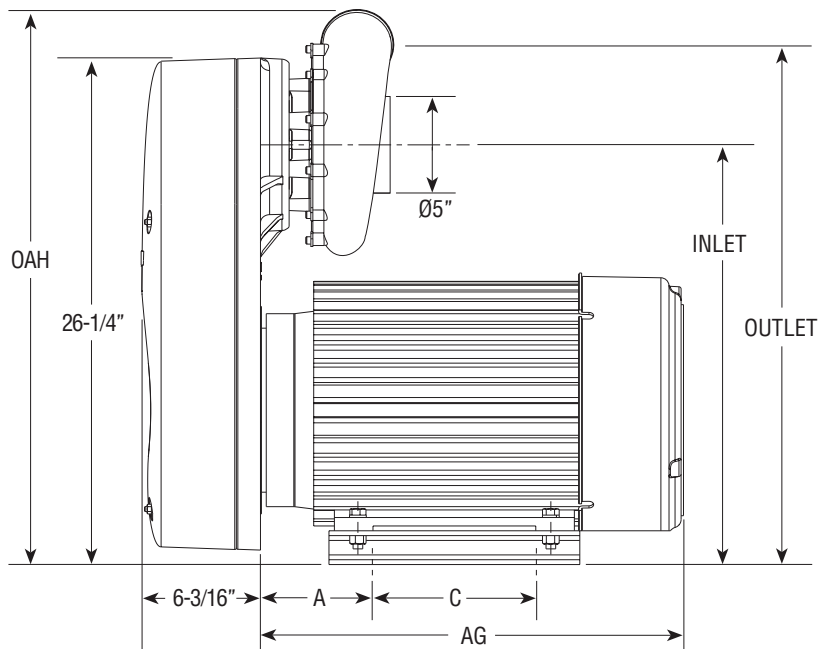

Vortron's **AIRPOWER™** Series Of Industrial Blowers

Z-40e

MOTOR SERIES	STANDARD MOUNTS			ISOLATION MOUNTS			AG	A	B	C	Wt(lbs)
	OAH	INLET	OUTLET	OAH	INLET	OUTLET					
182TC, 182TCH	28-3/4	21-3/4	26-7/8	28-3/4	21-3/4	26-7/8	13-1/2	3	10	8-1/2	123
184TC, B184TC, 184TCH, B184TCH	28-3/4	21-3/4	26-7/8	28-3/4	21-3/4	26-7/8	13-1/2	3-1/2	10	8-1/2	140
213TC	28-3/4	21-3/4	26-7/8	28-3/4	21-3/4	26-7/8	15-1/2	3-1/2	11	8-1/2	170
215TC	28-3/4	21-3/4	26-7/8	28-3/4	21-3/4	26-7/8	17	4-1/4	11	8-1/2	180
254TC	28-3/4	21-3/4	26-7/8	29-1/4	22-5/16	27-3/8	20-1/8	4-7/8	12-1/2	8-1/2	280
256TC, B256TC	28-3/4	21-3/4	26-7/8	29-1/4	22-5/16	27-3/8	21-7/8	5-3/4	12-1/2	8-1/2	300
284TC	30-1/64	23-1/16	28-3/8	30-1/64	23-1/16	28-3/8	23-7/8	6-1/4	13-1/2	8-1/2	360