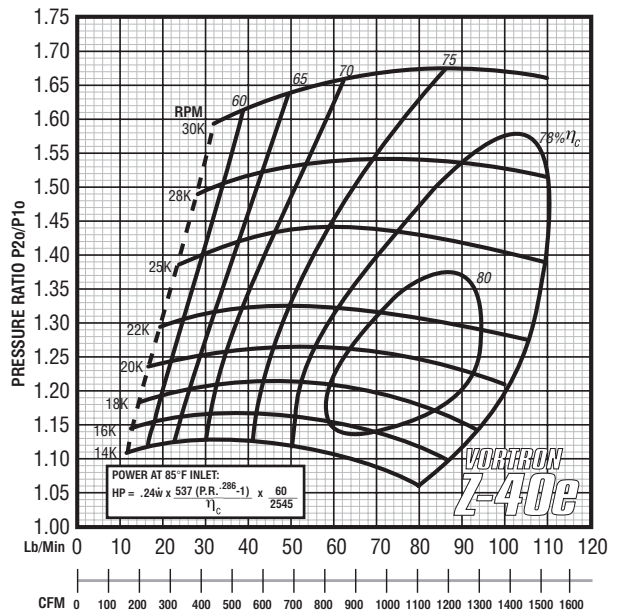

Vortron's **AIRPOWER™** Series Of Industrial Blowers

Z-40e

MOTOR SERIES	STANDARD MOUNTS			ISOLATION MOUNTS			AG	A	B	C	Wt(lbs)
	OAH	INLET	OUTLET	OAH	INLET	OUTLET					
182TC, 182TCH	28-3/4	21-3/4	26-7/8	28-3/4	21-3/4	26-7/8	13-1/2	3	10	8-1/2	123
184TC, B184TC, 184TCH, B184TCH	28-3/4	21-3/4	26-7/8	28-3/4	21-3/4	26-7/8	13-1/2	3-1/2	10	8-1/2	140
213TC	28-3/4	21-3/4	26-7/8	28-3/4	21-3/4	26-7/8	15-1/2	3-1/2	11	8-1/2	170
215TC	28-3/4	21-3/4	26-7/8	28-3/4	21-3/4	26-7/8	17	4-1/4	11	8-1/2	180
254TC	28-3/4	21-3/4	26-7/8	29-1/4	22-5/16	27-3/8	20-1/8	4-7/8	12-1/2	8-1/2	280
256TC, B256TC	28-3/4	21-3/4	26-7/8	29-1/4	22-5/16	27-3/8	21-7/8	5-3/4	12-1/2	8-1/2	300
284TC	30-1/64	23-1/16	28-3/8	30-1/64	23-1/16	28-3/8	23-7/8	6-1/4	13-1/2	8-1/2	360